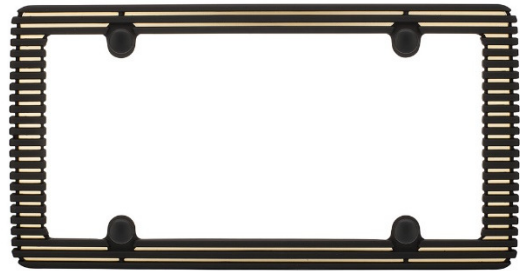

NOW AVAILABLE

License Plate Frames

Item No.	Item Description	Cost	Retail
17715	Beach License Plate Frame	11.29	19.99
17717	Daisy Petal License Plate Frame	11.29	19.99
17718	Metallic USA Flag License Plate Frame	12.99	21.99
17719	Billet Gold License Plate Frame	12.99	21.99